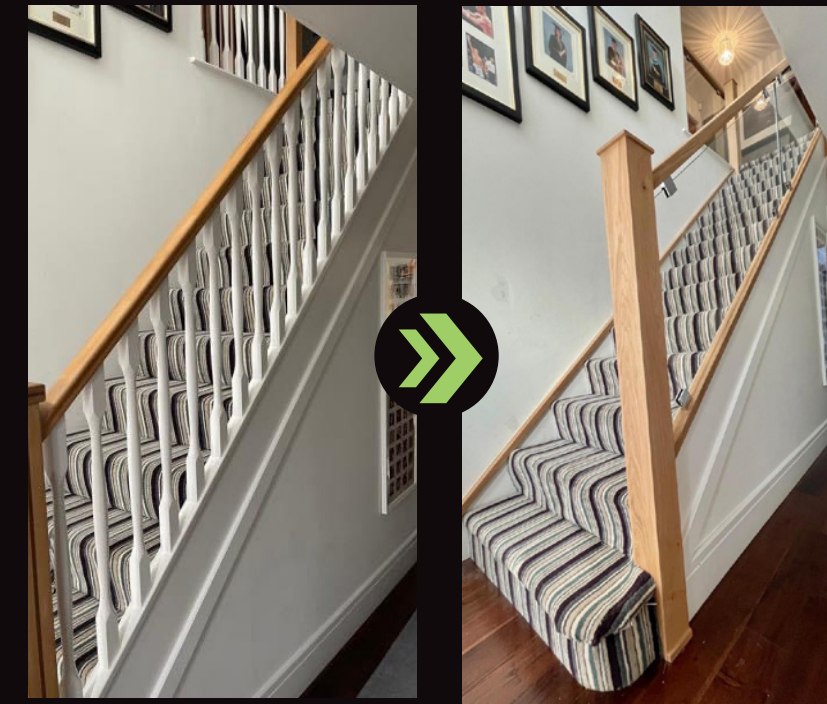

Staircase Renovation

At Home Glass Solutions we can renovate any staircase to a modern or traditional design. Our standards are high and to ensure we meet the highest level of workmanship our family business skill set consists of qualified joiners and engineers. Any project that we are instructed to take on always has our full attention.

We only use the best materials and fittings to ensure we achieve the best results.

Oak and glass designs - easy to maintain, creates space and light

Modern and contemporary finishes

Frameless glass designs

Safety glass to comply with building regulations

Maintenance packages and aftercare information provided

Transform your staircase into a talking point!

Our range of staircase renovation designs can bring your staircase back to life with no extra structural work needed. Whether you are looking to maximise light in your home with glass, or add a modern metal balustrade, we have the answer.

Bring your existing staircase back to life with an array of materials and finishes. Incorporate glass and wood for a warm, contemporary feel, or metal elements for a sleek, modern look.

Our renovation service is a quick, mess free way to achieve the look of a brand-new staircase. Take a look at some of our projects with these before and after pictures.