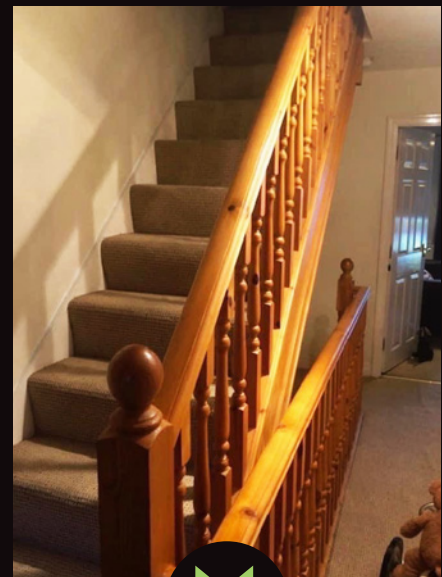

Staircase Renovation