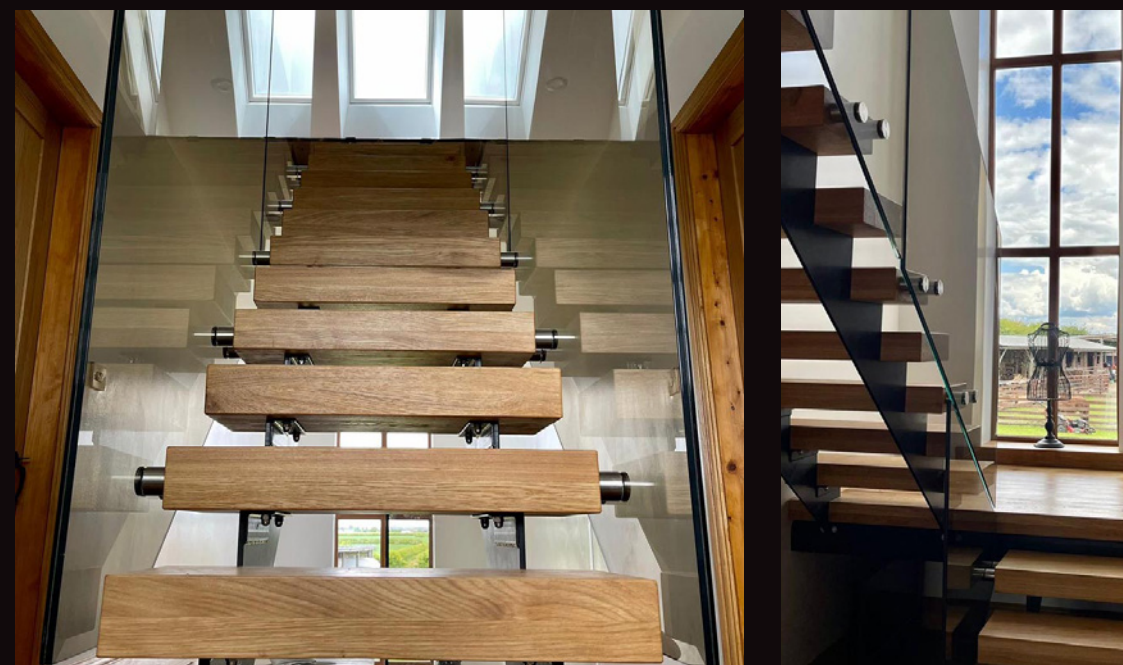

Feature Glass Staircases