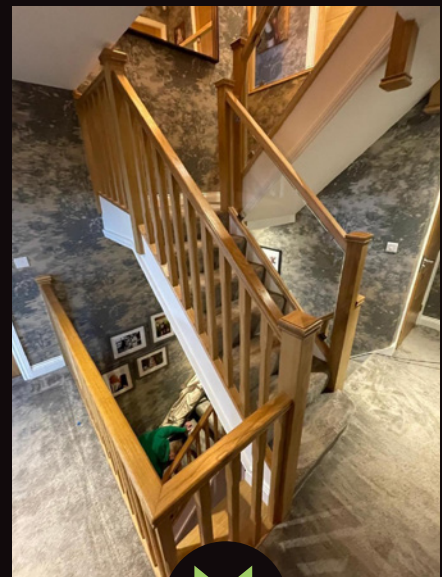

Staircase Renovation