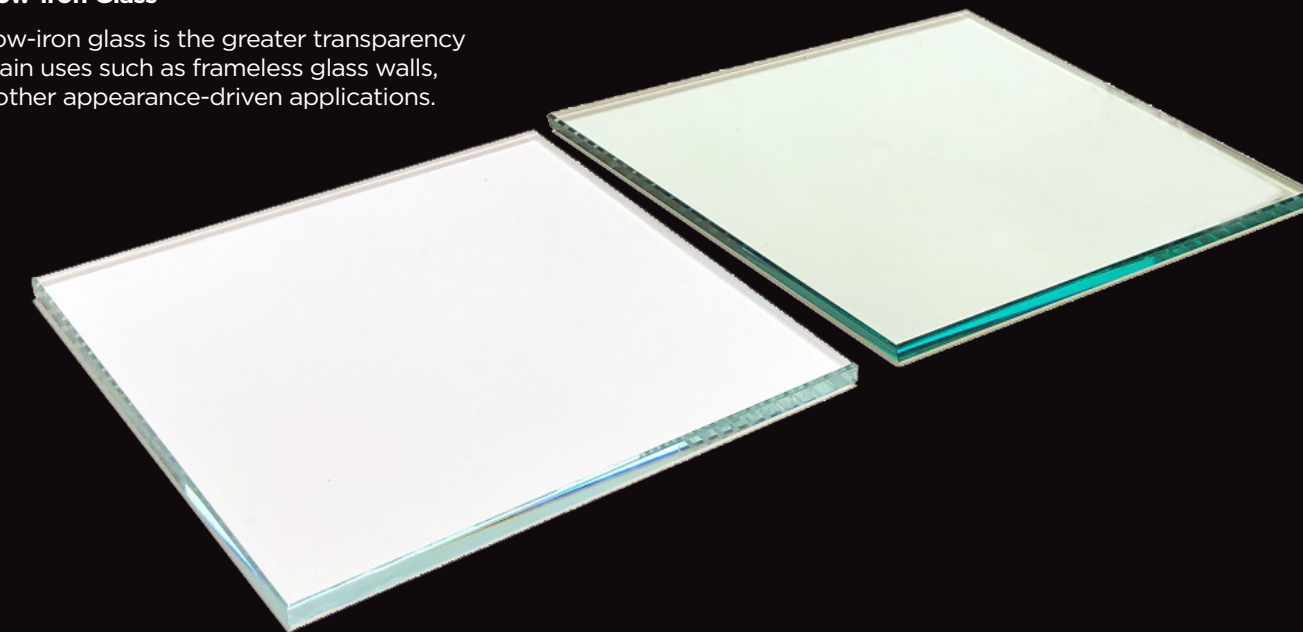

The Difference Between Clear Glass & Low-Iron Glass

The difference between clear glass and low-iron glass is the greater transparency of the latter, making it more ideal for certain uses such as frameless glass walls, balustrades, partitions and dividers, and other appearance-driven applications.