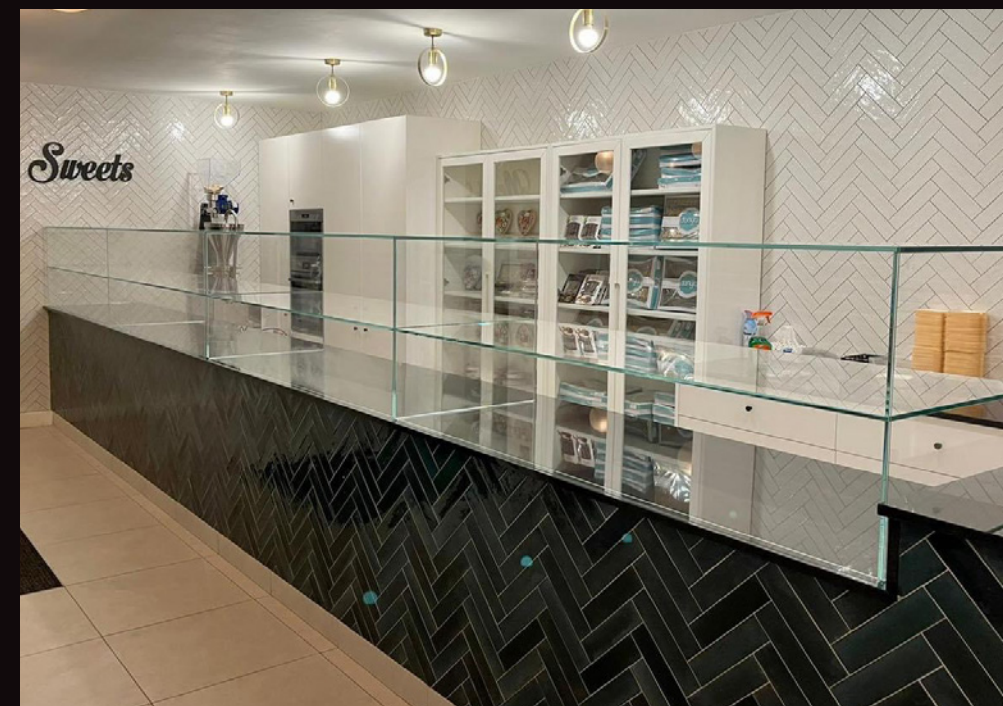

Bespoke Glass Projects

Our extensive experience in this industry allows our creative team to build your bespoke glass project to a high standard. Using only the best materials that will ensure the perfect finish to any renovation project you require.

These are the bespoke services we offer:

- Glass walls and doors
- Shower enclosures
- Large glass replacements
- Glass splashbacks and mirrors
- Glass boxing