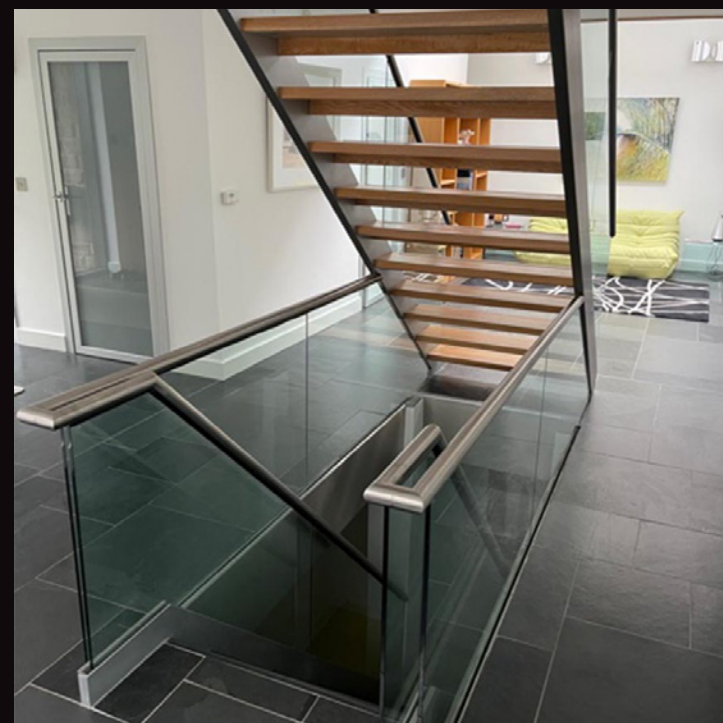

Feature Glass Staircases