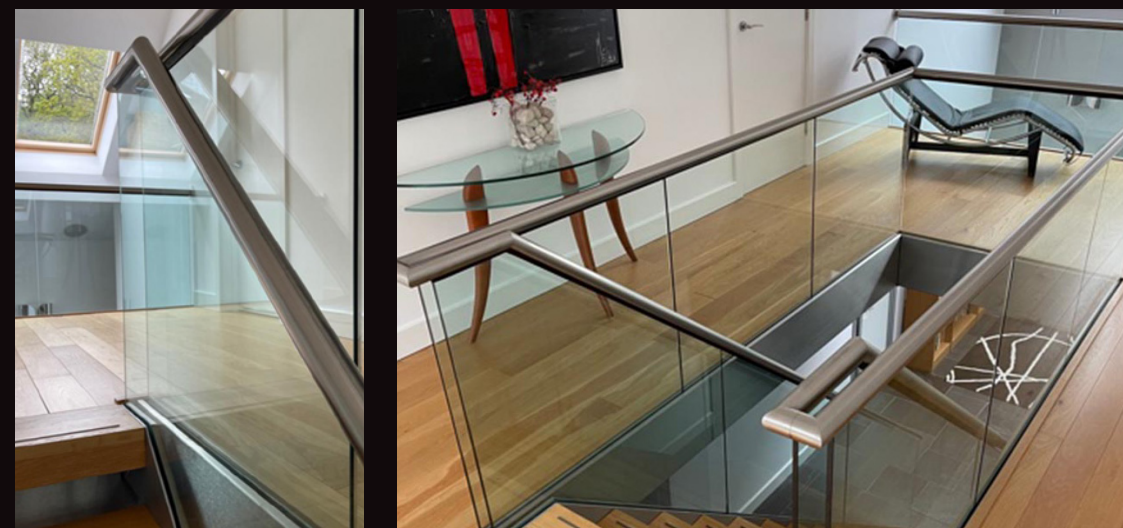

Feature Glass Staircases